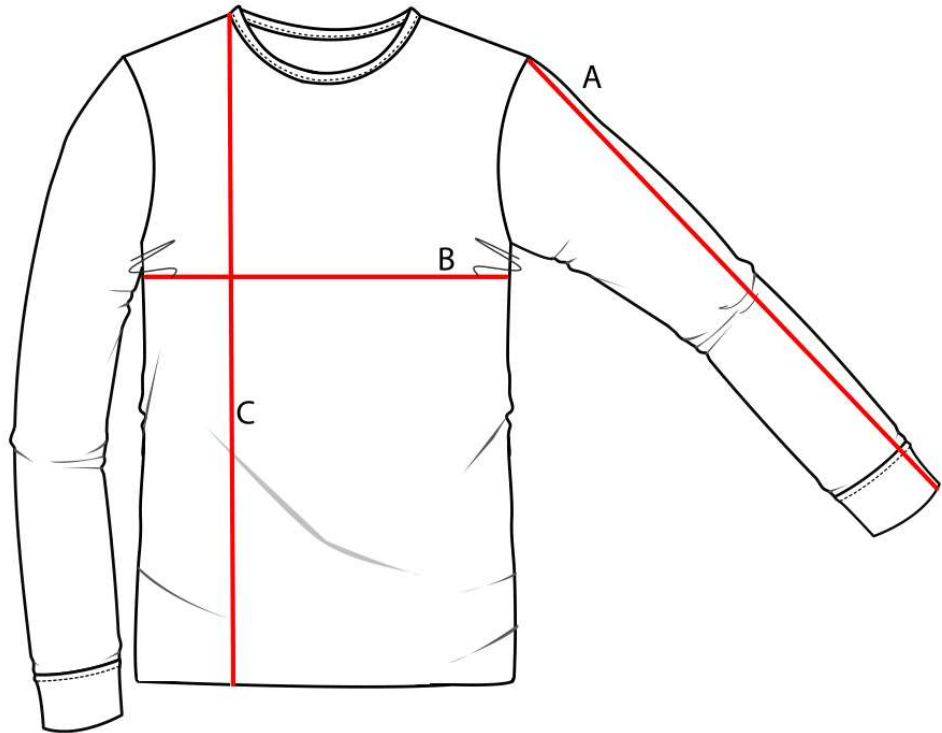

## Sweatshirt Size Guide

Measurements	XS	S	M	L	XL	2XL	3XL	4XL	5XL	6XL
1/2 Chest	50cm	52cm	56cm	60cm	64cm	68cm	72cm	76cm	80cm	84cm
Body Length	66.5cm	68cm	71cm	74cm	77cm	80cm	83cm	86cm	89cm	92cm
Sleeve Length	63.5cm	65cm	66.5cm	68cm	69.5cm	71cm	72.5cm	73.5cm	74.5cm	75.5cm

### How to Measure

#### **A - Arm Length**

Start at the highest point on the shoulder and measure all the way down - including cuff. Ensure sleeve is laying flat and straight.

#### **C - Body Length**

Start at the highest point on the shoulder and measure straight down including hems.